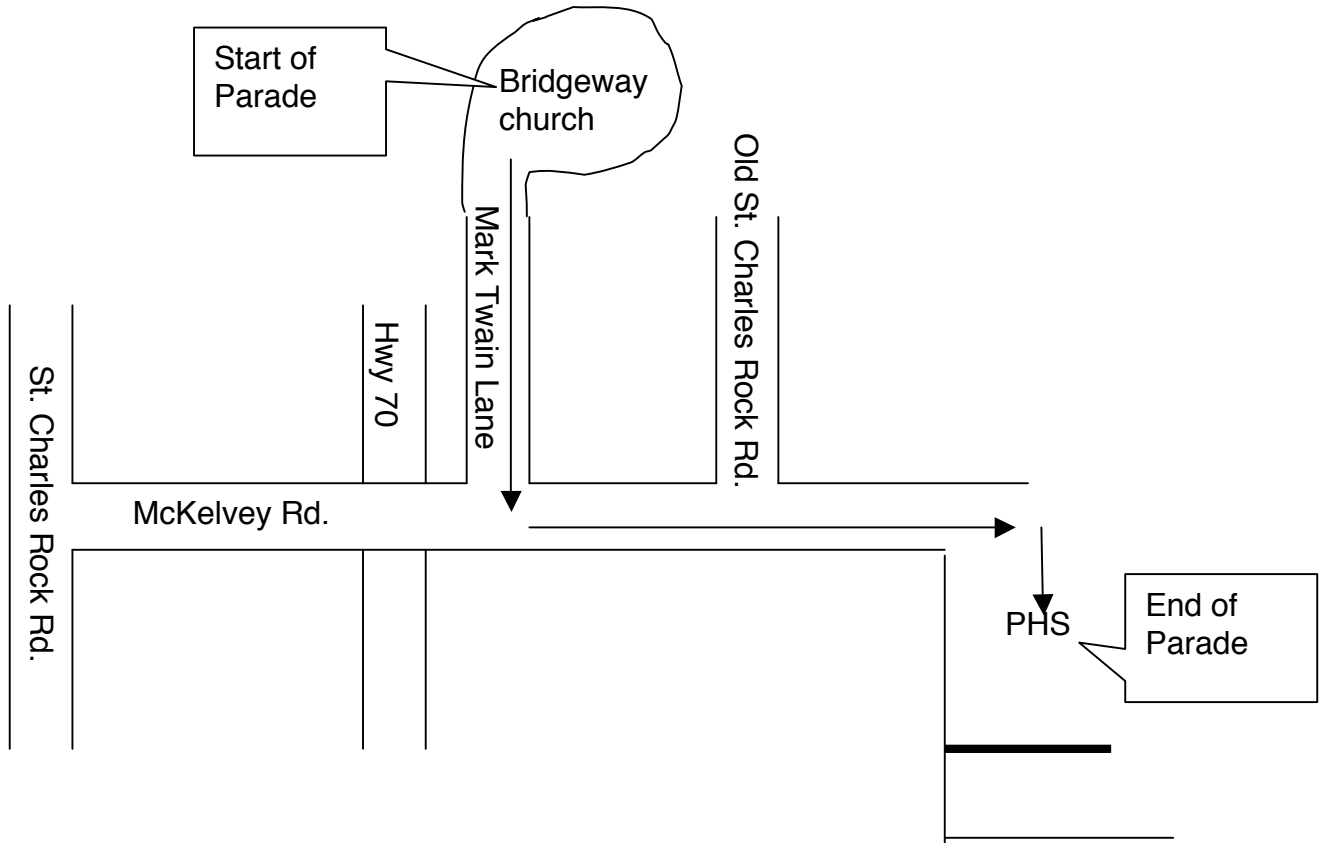

Welcome to the 2015 Pattonville Homecoming Parade!

The staging area is at Bridgeway Church at 11950 Mark Twain Lane. The Parade begins at 10:00 a.m. The route will proceed left on McKelvey heading west and will end at the high school. Please arrive at the staging area by 8:45 a.m. so that we may get everyone in the proper order. Please look for a Student Council person or signs indicating the correct position for your entry. Class floats built at the Pattonville Transportation Garage should leave the garage no later than 8:30 a.m. Please dismantle your float/parade entry in the teacher's parking lot at PHS. If you have any questions please feel free to contact Heather Lopez-Johnston at the high school 213-8051, ext. 8712.

HOMEcomings PARADE